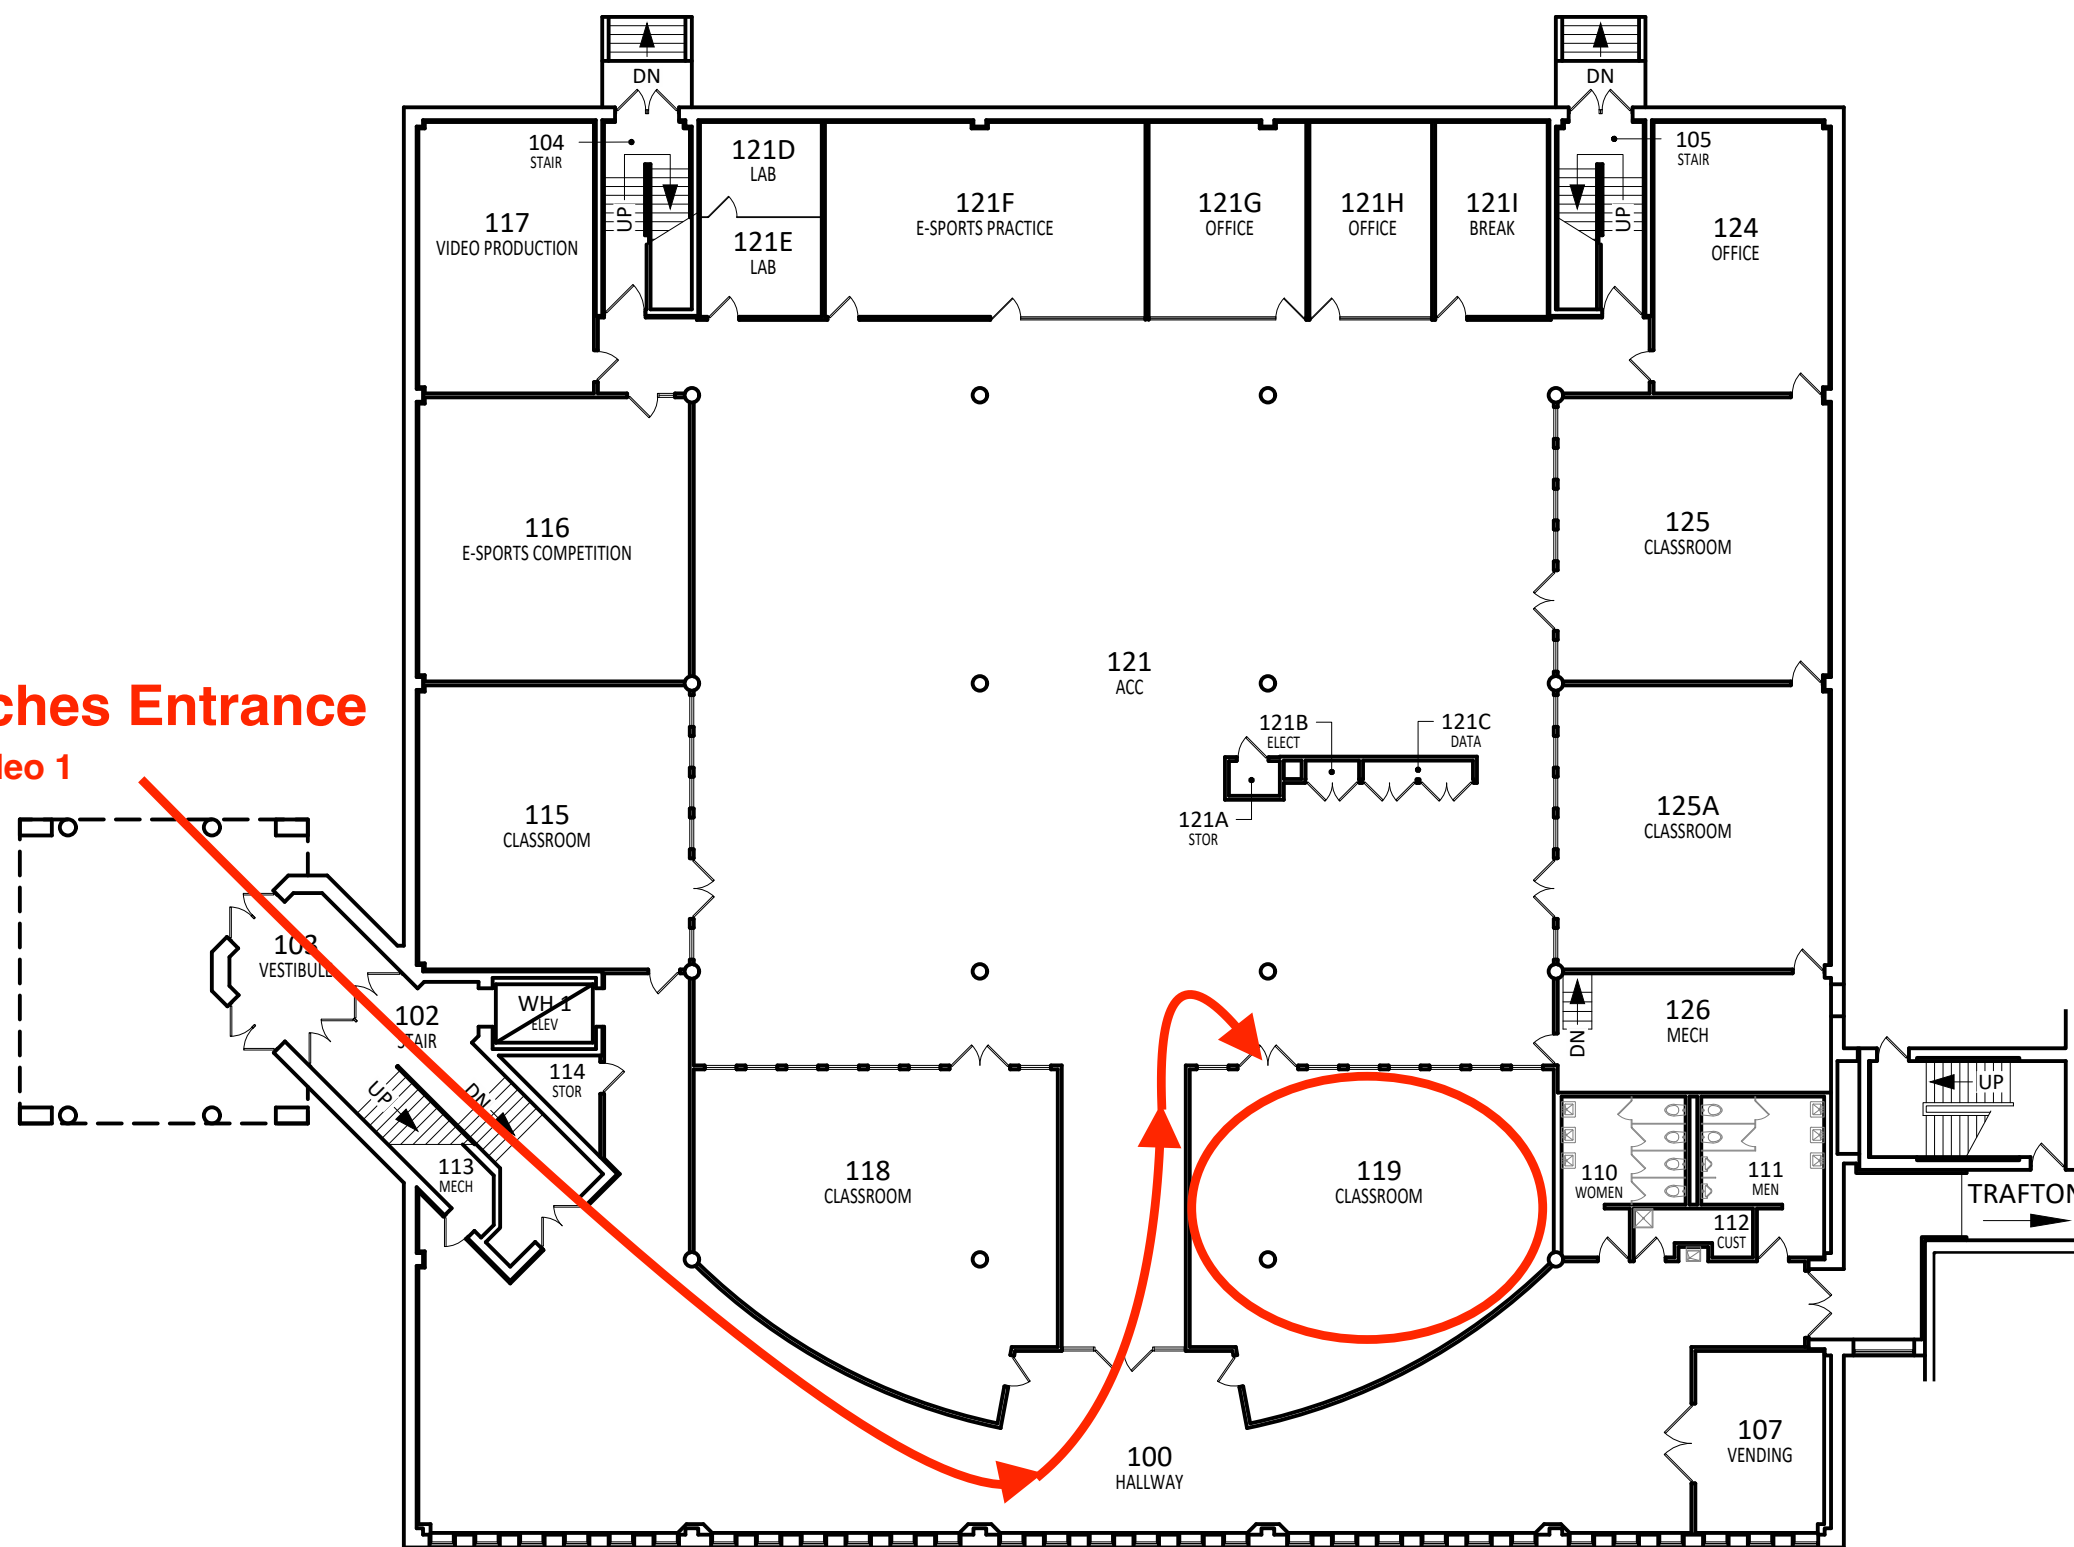

From WH Arches Entrance
Video 1

MINNESOTA STATE
UNIVERSITY
MANKATO
PLANNING & CONSTRUCTION

WISSINK HALL
FIRST FLOOR
FLOOR PLAN

DRAWN BY: G. BORCHERT

June 2023