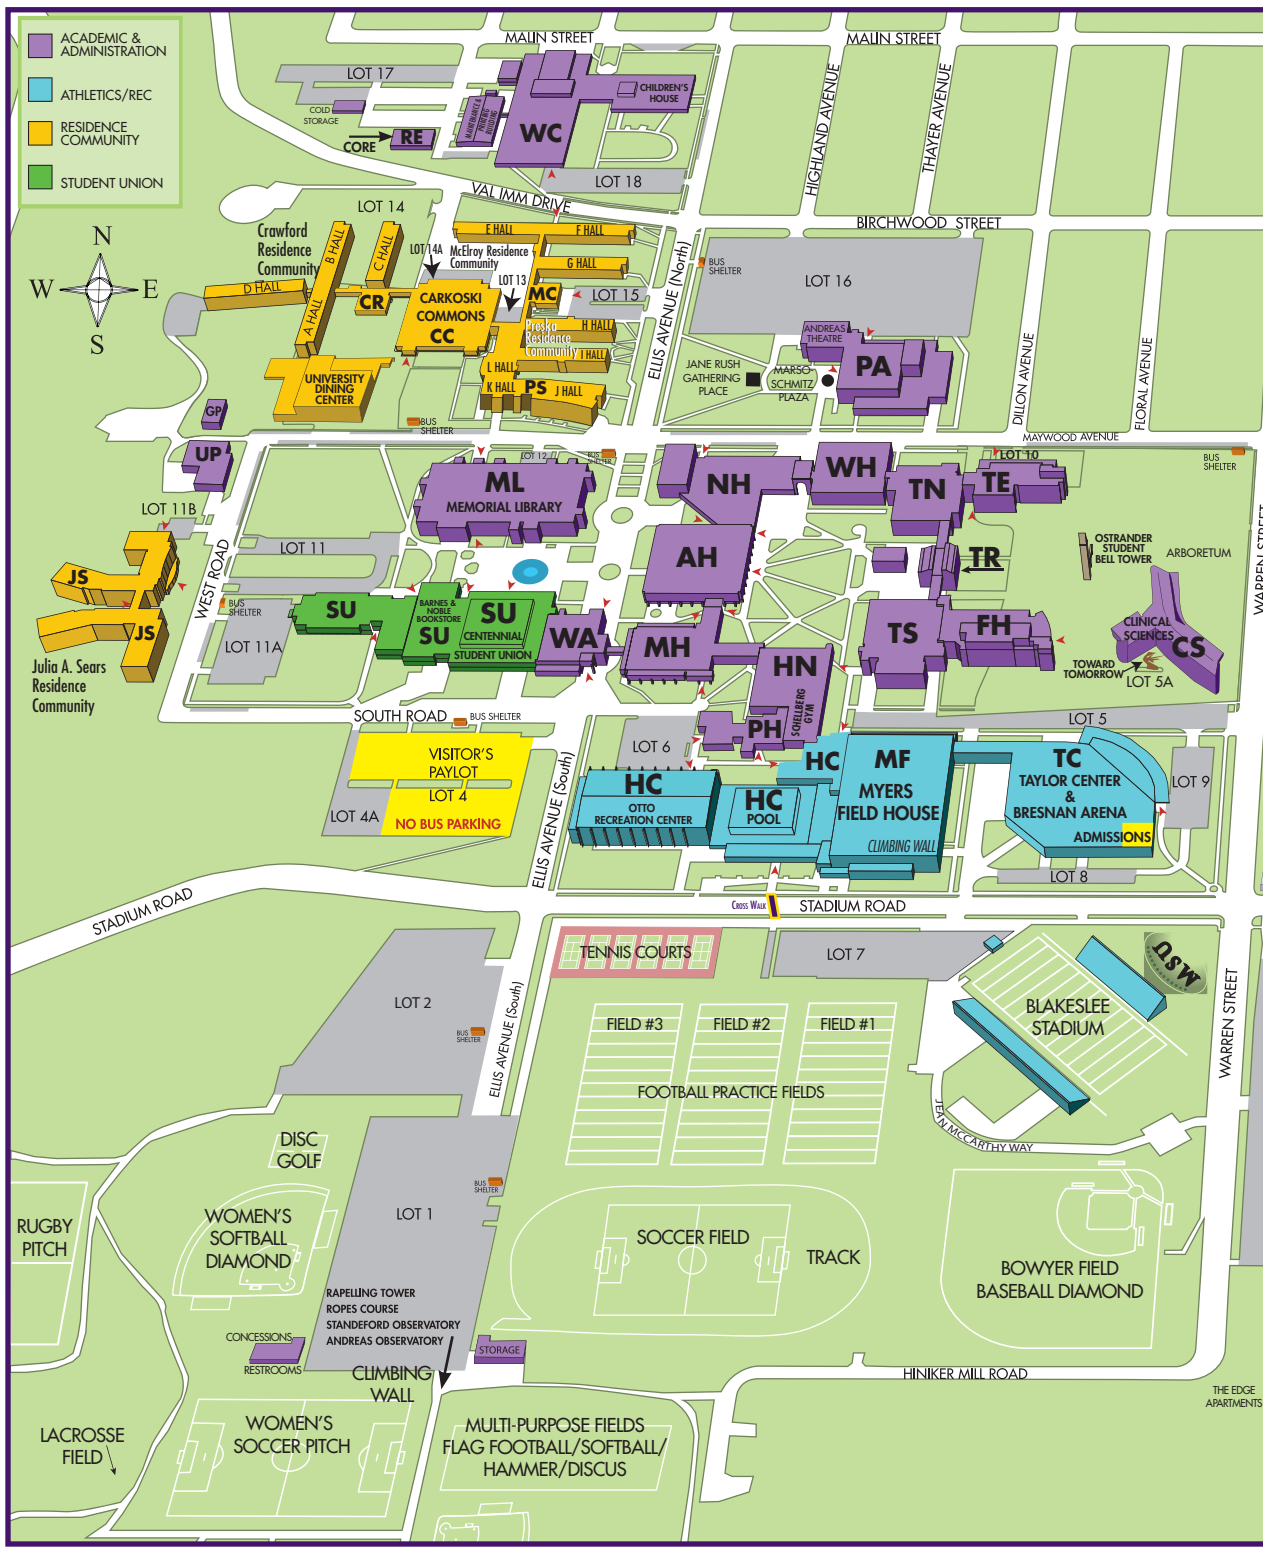

BUILDING KEY

AF Alumni Foundation Center	HN Highland Center N	PH Pennington Hall	TR Trafion Science Center
AH Armstrong Hall	JS Julia A. Sears Residence Community	PS Margaret R. Preska Residence Community	TS Trafion Science Center S
CC Carkoski Commons	MC McElroy Residence Community	RE Center of Renewal Energy (CORE)	UP Utility Plant
CR Crawford Residence Community	MF Myers Field House	SD Maverick All-Sports Dome & Scheel's Field	WC Wrecking Center
CS Clinical Sciences Building	ML Memorial Library	SU Centennial Student Union	WA Wigley Administration Center
FH Ford Hall	MH Morris Hall	SH Stadium Heights Residence Community	WH Wissink Hall
GP Generator Plant	NH Nelson Hall	TC Taylor Center	
HC Highland Center	PA Earley Center for Performing Arts	TE Trafion Science Center E	
		TN Trafion Science Center N	

Contact: "The Campus Hub" 507-389-1866 (V), 800-722-0544 (V) or 800-627-3529 or 711 (MRS/TTY) www.mnsu.edu

ACADEMIC & ADMINISTRATION
ATHLETICS/REC
RESIDENCE COMMUNITY
STUDENT UNION