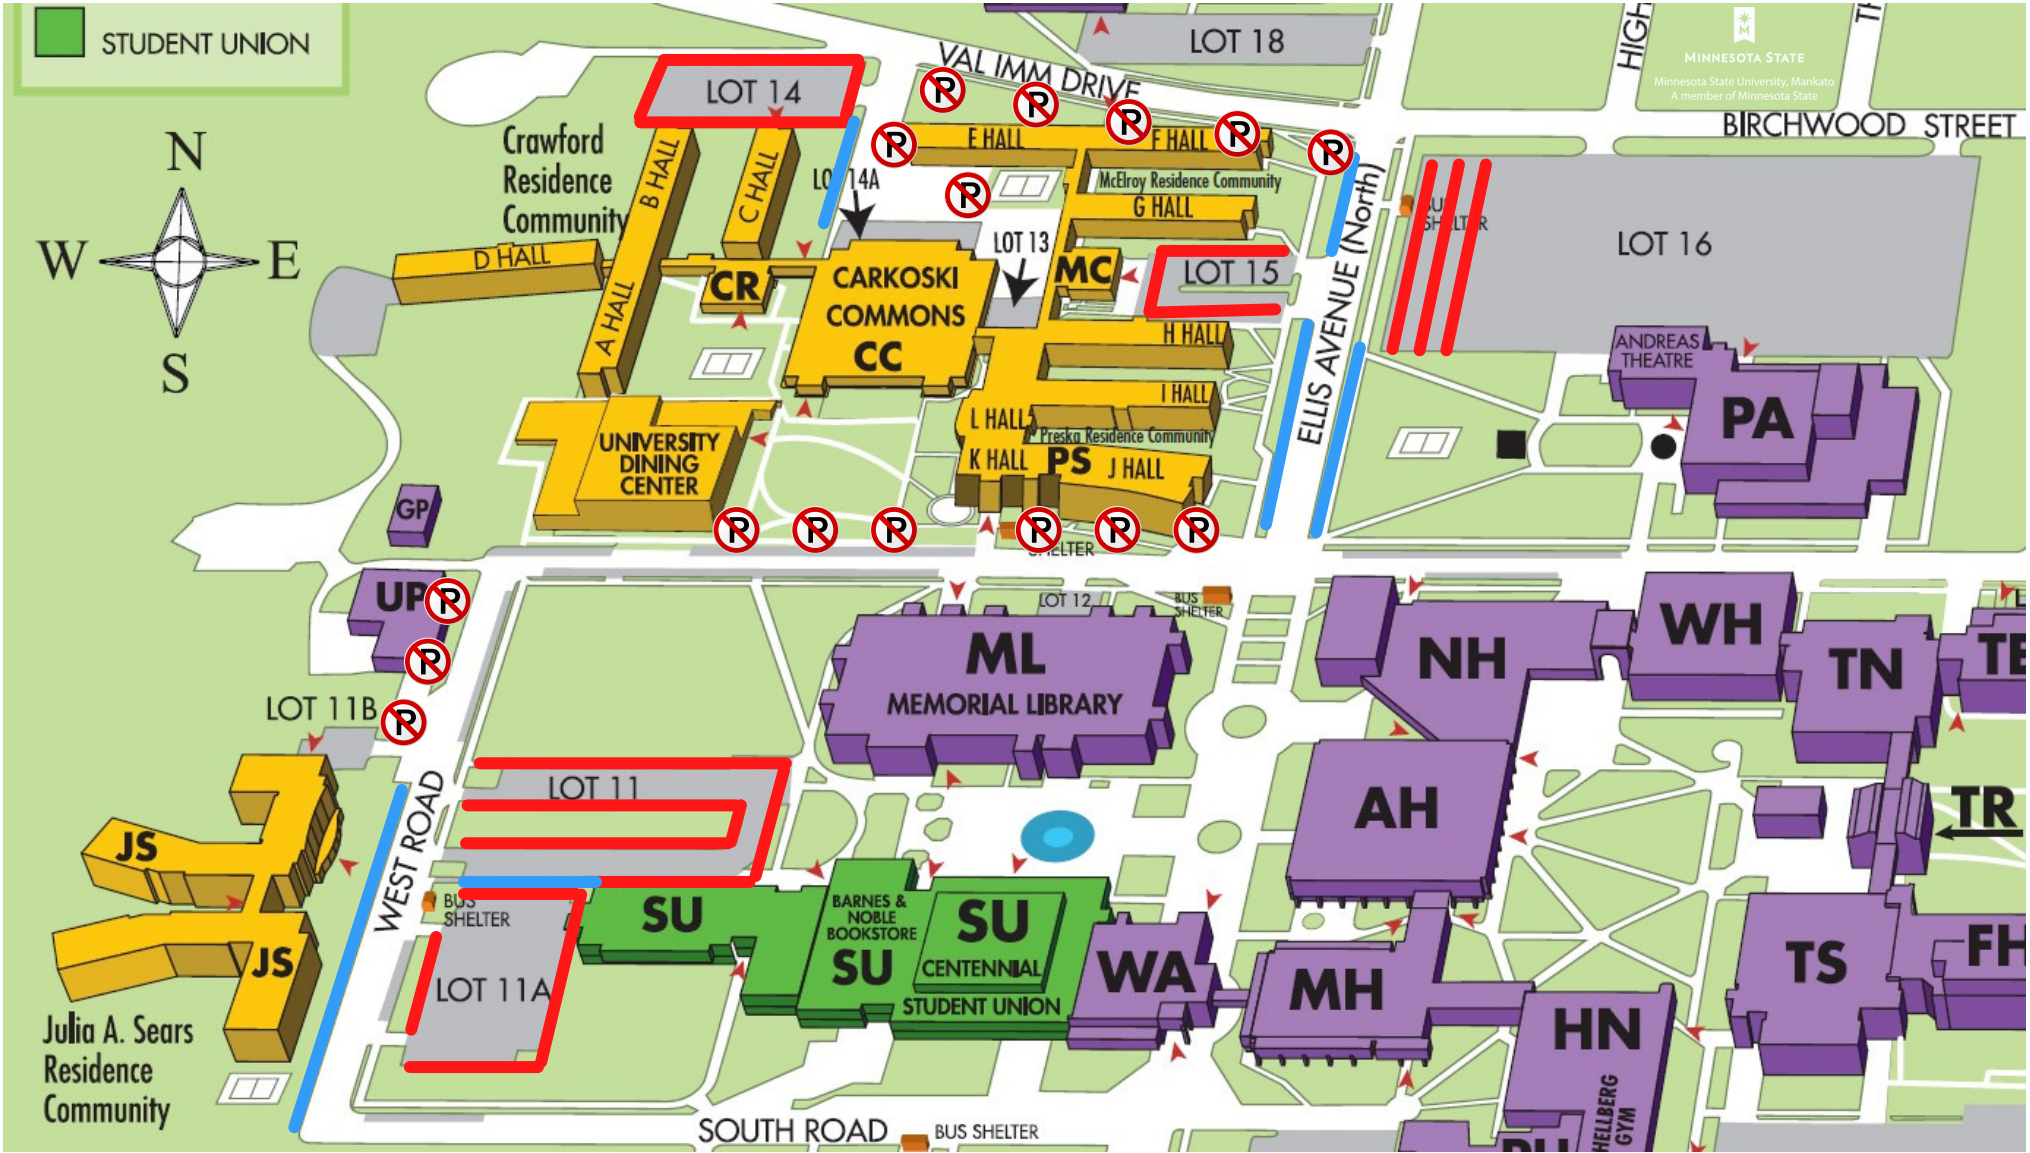

# Drop & Go Unloading Zones

## Saturday, Aug 13 & Sunday, Aug 14

A member of the Minnesota State system and an Affirmative Action/Equal Opportunity University. This document is available in alternative format to individuals with disabilities by calling Residential Life at 507-389-1011 (V), 800-627-3529 or 711 (MRS/TTY).

# Parking & Unloading

**Red line:** Unloading zone  
**Blue line:** Trailer and/or unloading zone (flexible)

- Crawford:** Lot 14
- Julia Sears:** West Road west curb, Lot 11, Lot 11A
- McElroy:** Lot 15 except handicap stalls, Ellis Avenue east and west curbs, Lot 14 for E Hall, Lot 16
- Preska:** Ellis Avenue east and west curbs, Lot 15 except handicap stalls, Lot 16
- Stadium Heights:** Outside individual buildings
- Trailers:** Ellis Avenue east and west curbs, West Road west curb, Lot 11, east curb of C Hall, Lot 16