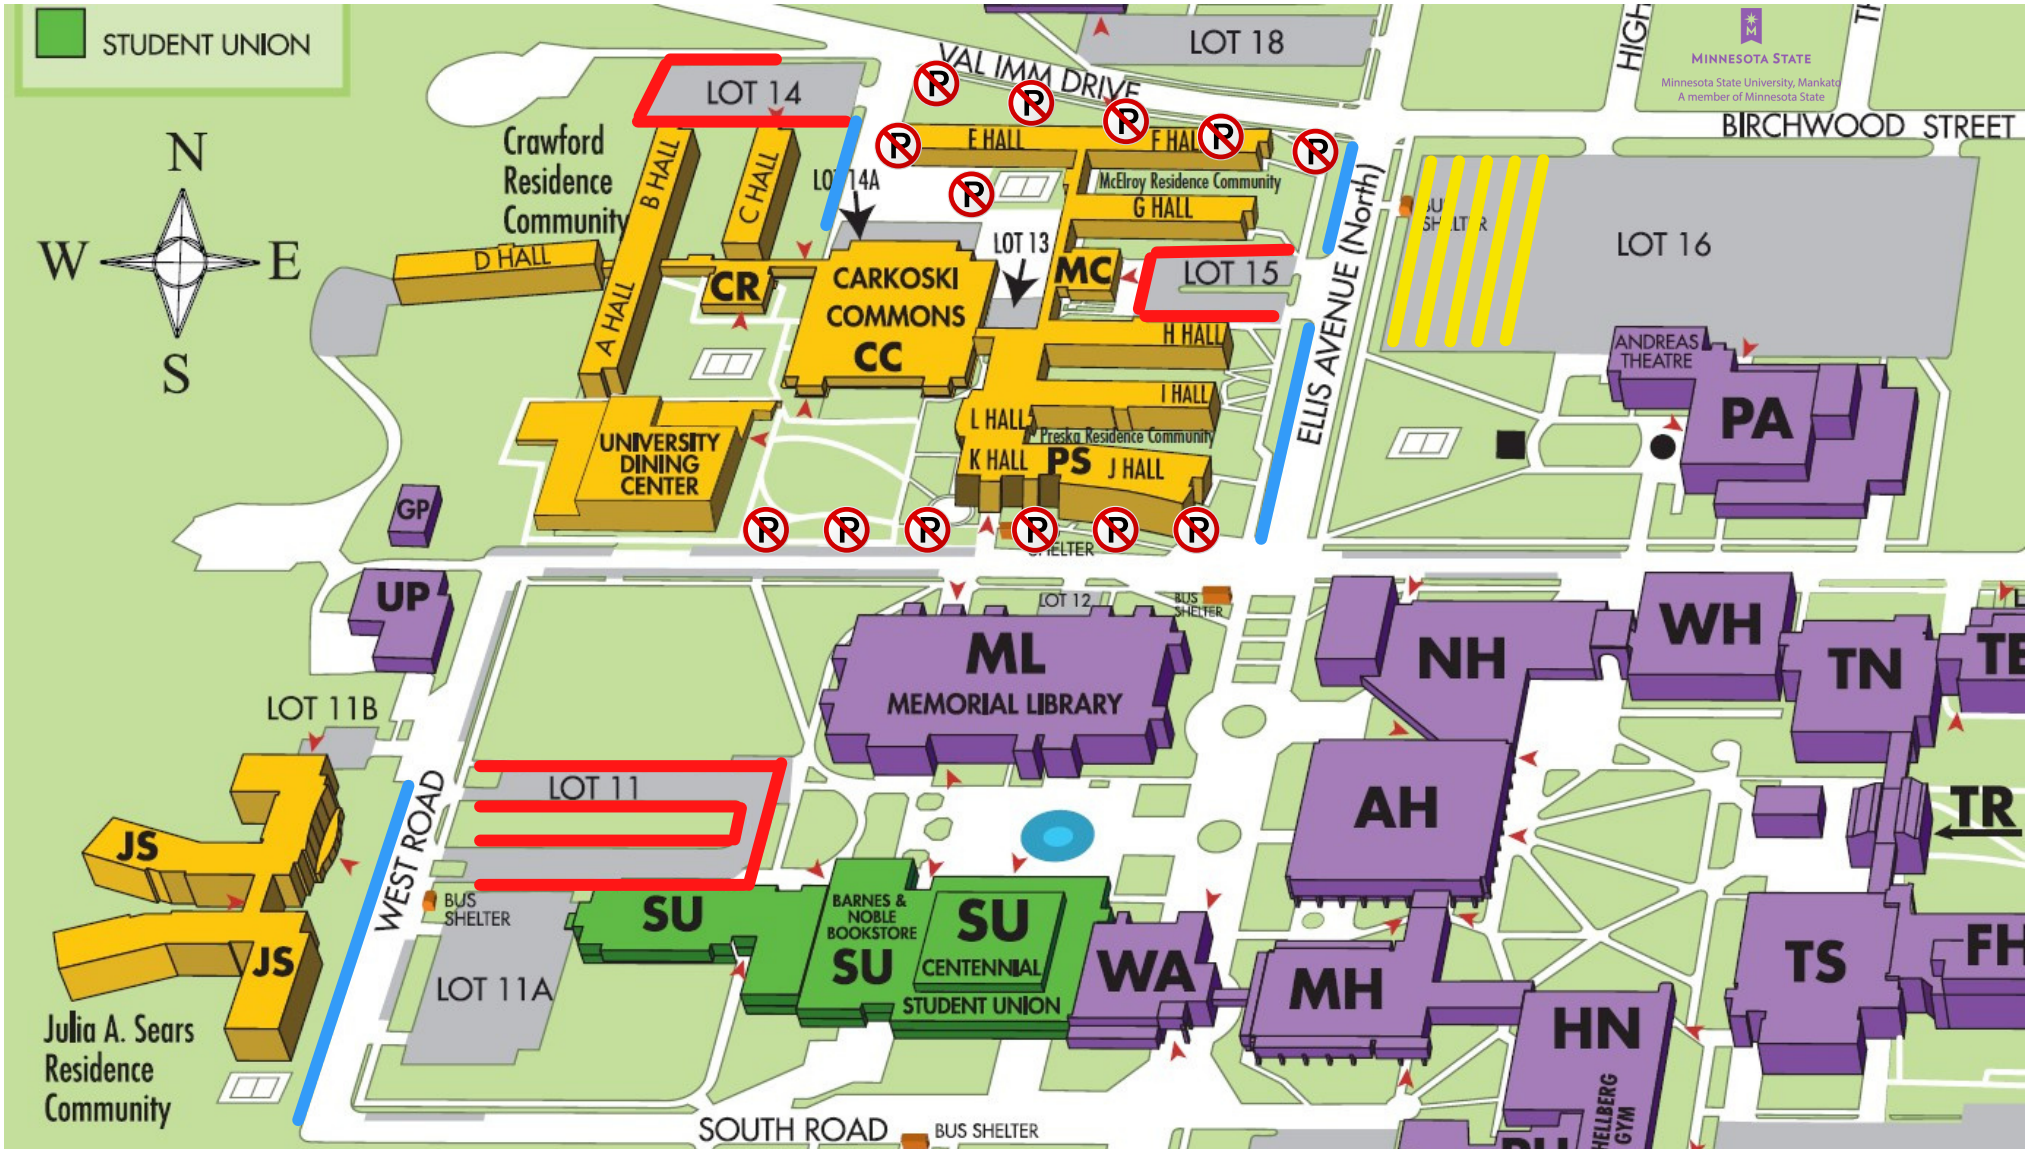

Early Move-In Unloading Zones

Monday, Aug 15 - Wednesday, Aug 17

A member of the Minnesota State system and an Affirmative Action/Equal Opportunity University. This document is available in alternative format to individuals with disabilities by calling Residential Life at 507-389-1011 (V), 800-627-3529 or 711 (MRS/TTY).

Parking & Unloading

- 45-minute unloading zone
- Trailer and/or 45-minute unloading zone (flexible)
- 45-minute unloading zone

Crawford: Lot 14
Julia Sears: West Road west curb, Lot 11
McElroy: Lot 15 except handicap stalls, Ellis Avenue west curb, Lot 14 for E Hall, Lot 16
Preska: Ellis Avenue west curb, Lot 15 except handicap stalls, Lot 16
Stadium Heights: Outside individual buildings
Trailers: Ellis Avenue west curb, West Road west curb, east curb of C Hall, Lot 16