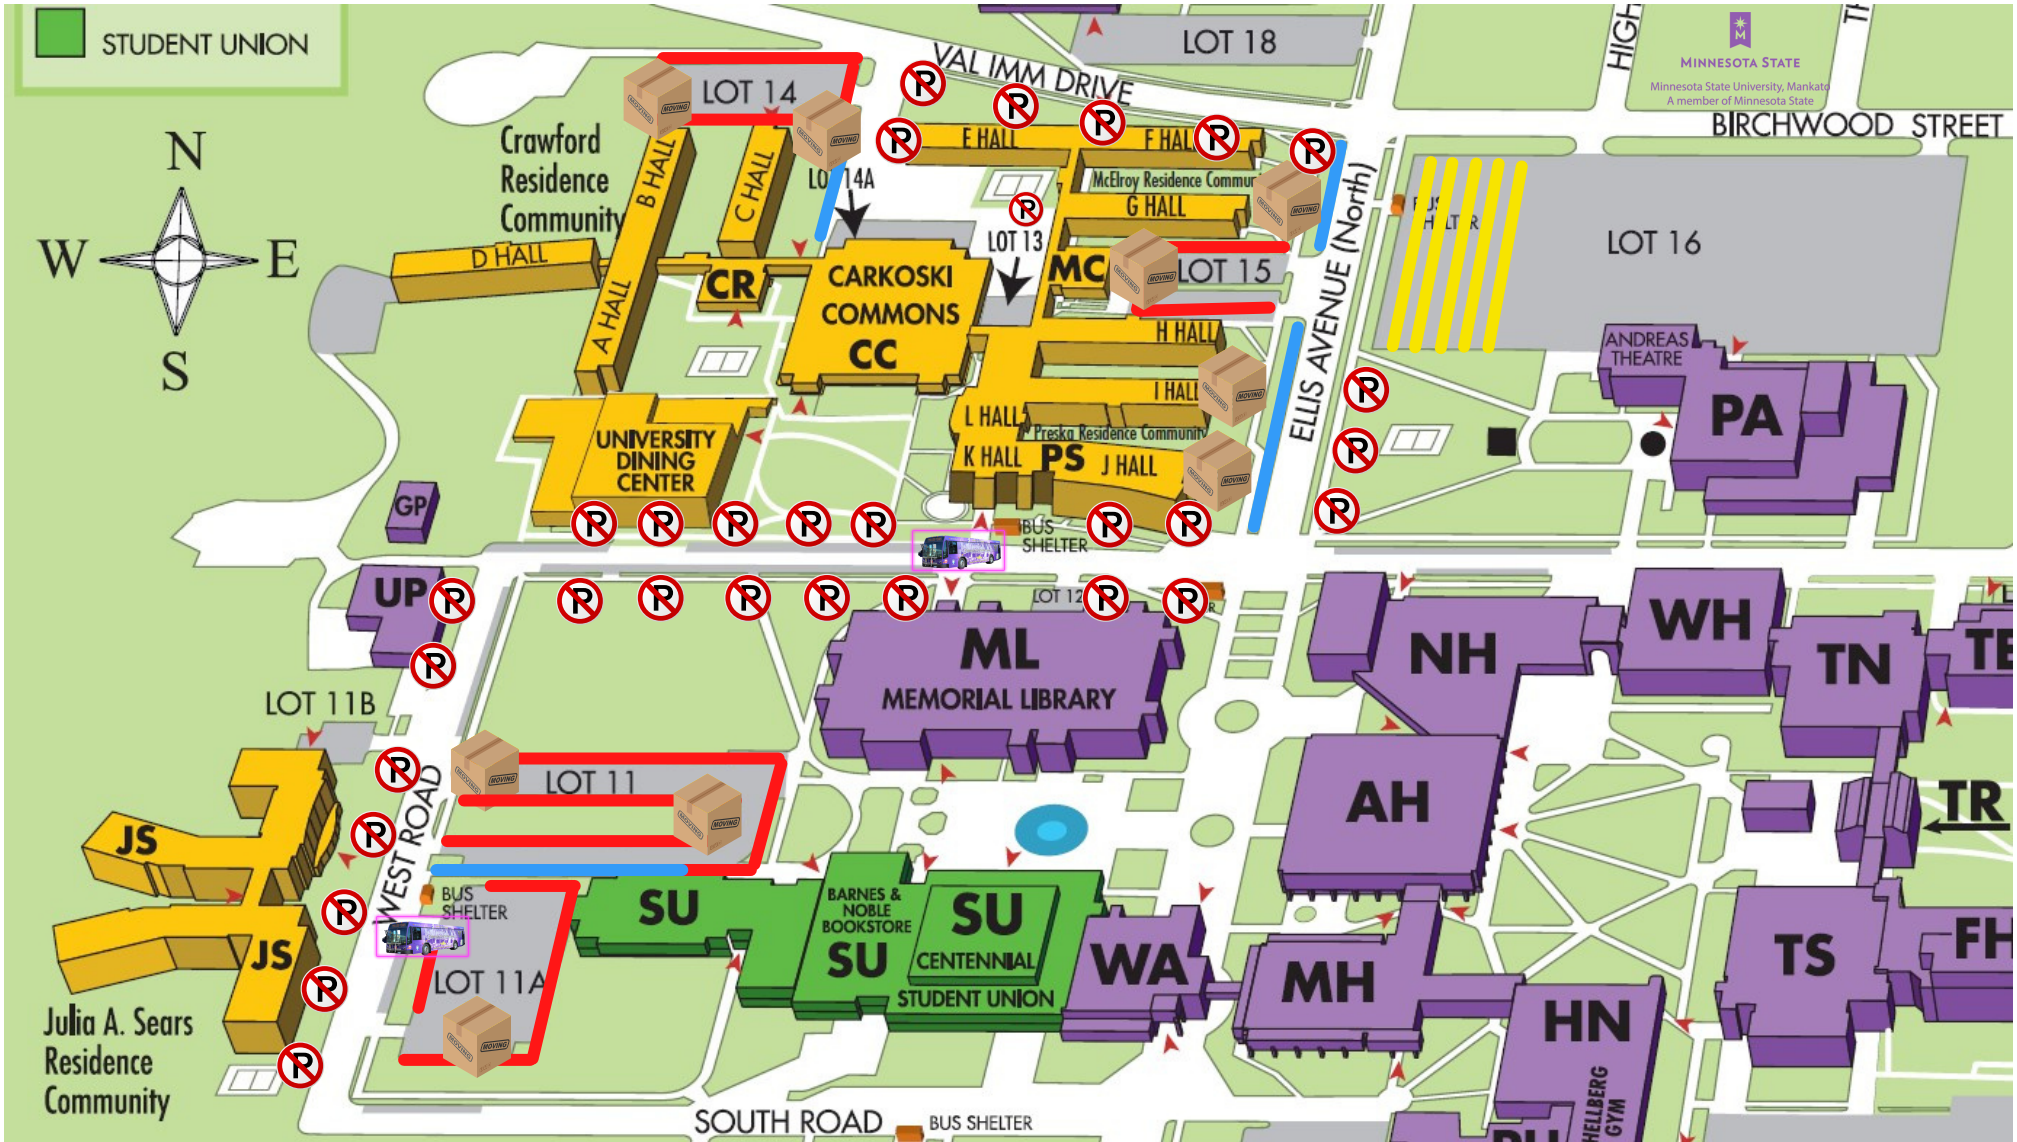

Move-In Day Unloading Zones

Thursday, August 18, 2022

A member of the Minnesota State system and an Affirmative Action/Equal Opportunity University. This document is available in alternative format to individuals with disabilities by calling Residential Life at 507-389-1011 (V), 800-627-3529 or 711 (MRS/TTY).

- 45-minute unloading zone
- Trailer and/or 15-minute unloading zone (flexible)
- 15-minute unloading zone
-  Shuttle pickup/drop-off site
-  Move Crew unloading assistance

Crawford: Lot 14
Julia Sears: Lot 11, Lot 11A
McElroy: Lot 15 except handicap stalls, Ellis Avenue west curb, Lot 14 for E Hall, Lot 16
Preska: Ellis Avenue west curb, Lot 15 except handicap stalls, Lot 16
Stadium Heights: Outside individual buildings
Trailers: Ellis Avenue west curb, Lot 11, east curb of C Hall, Lot 16