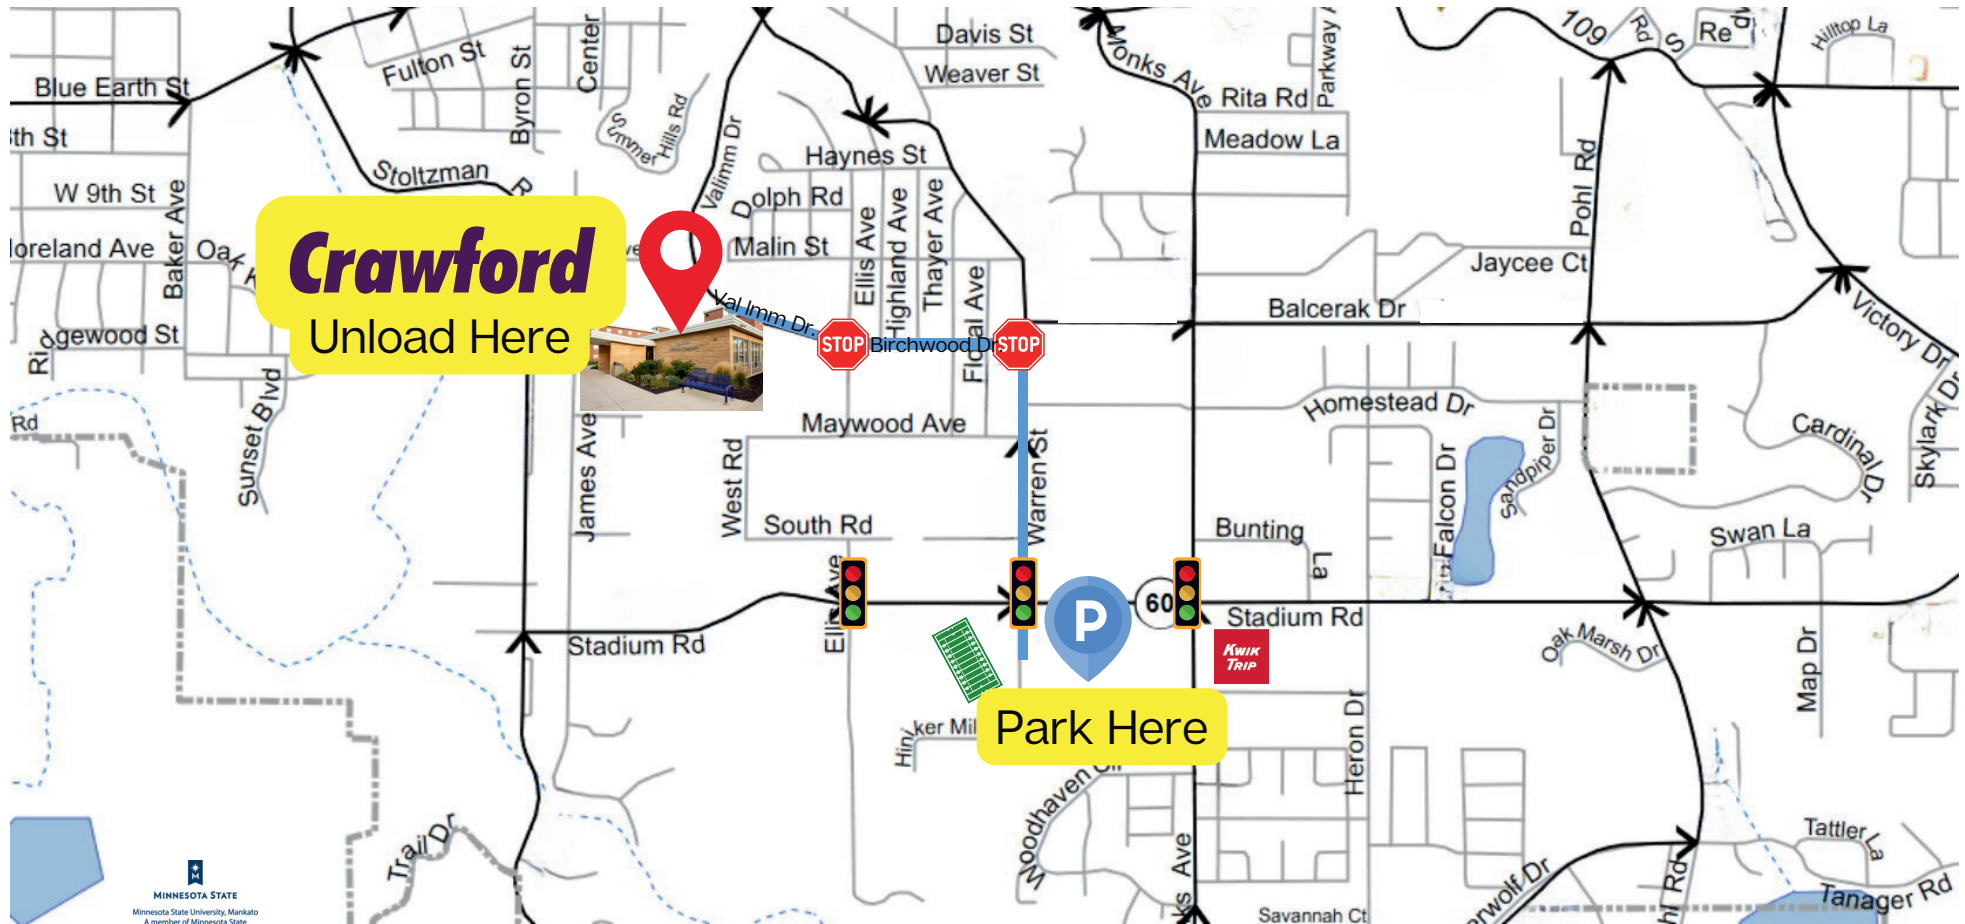

Move-In Day Unloading Zones

Thursday, August 22, 2024

Directions

- Unload in Lot 14 (where  is located), which is accessed off Val Imm Drive.
- After unloading, move your car to the parking lots located by the football stadium (off Stadium Road). Ride the shuttle bus from the parking lot back to Crawford (for free). Parking allowed in Lots Lot 1, 2, 16, 20, 21, and 22.
- Shuttle buses run from 8:30 a.m. - 5 p.m.

Don't follow your GPS, it will not take you to the Crawford unloading location.