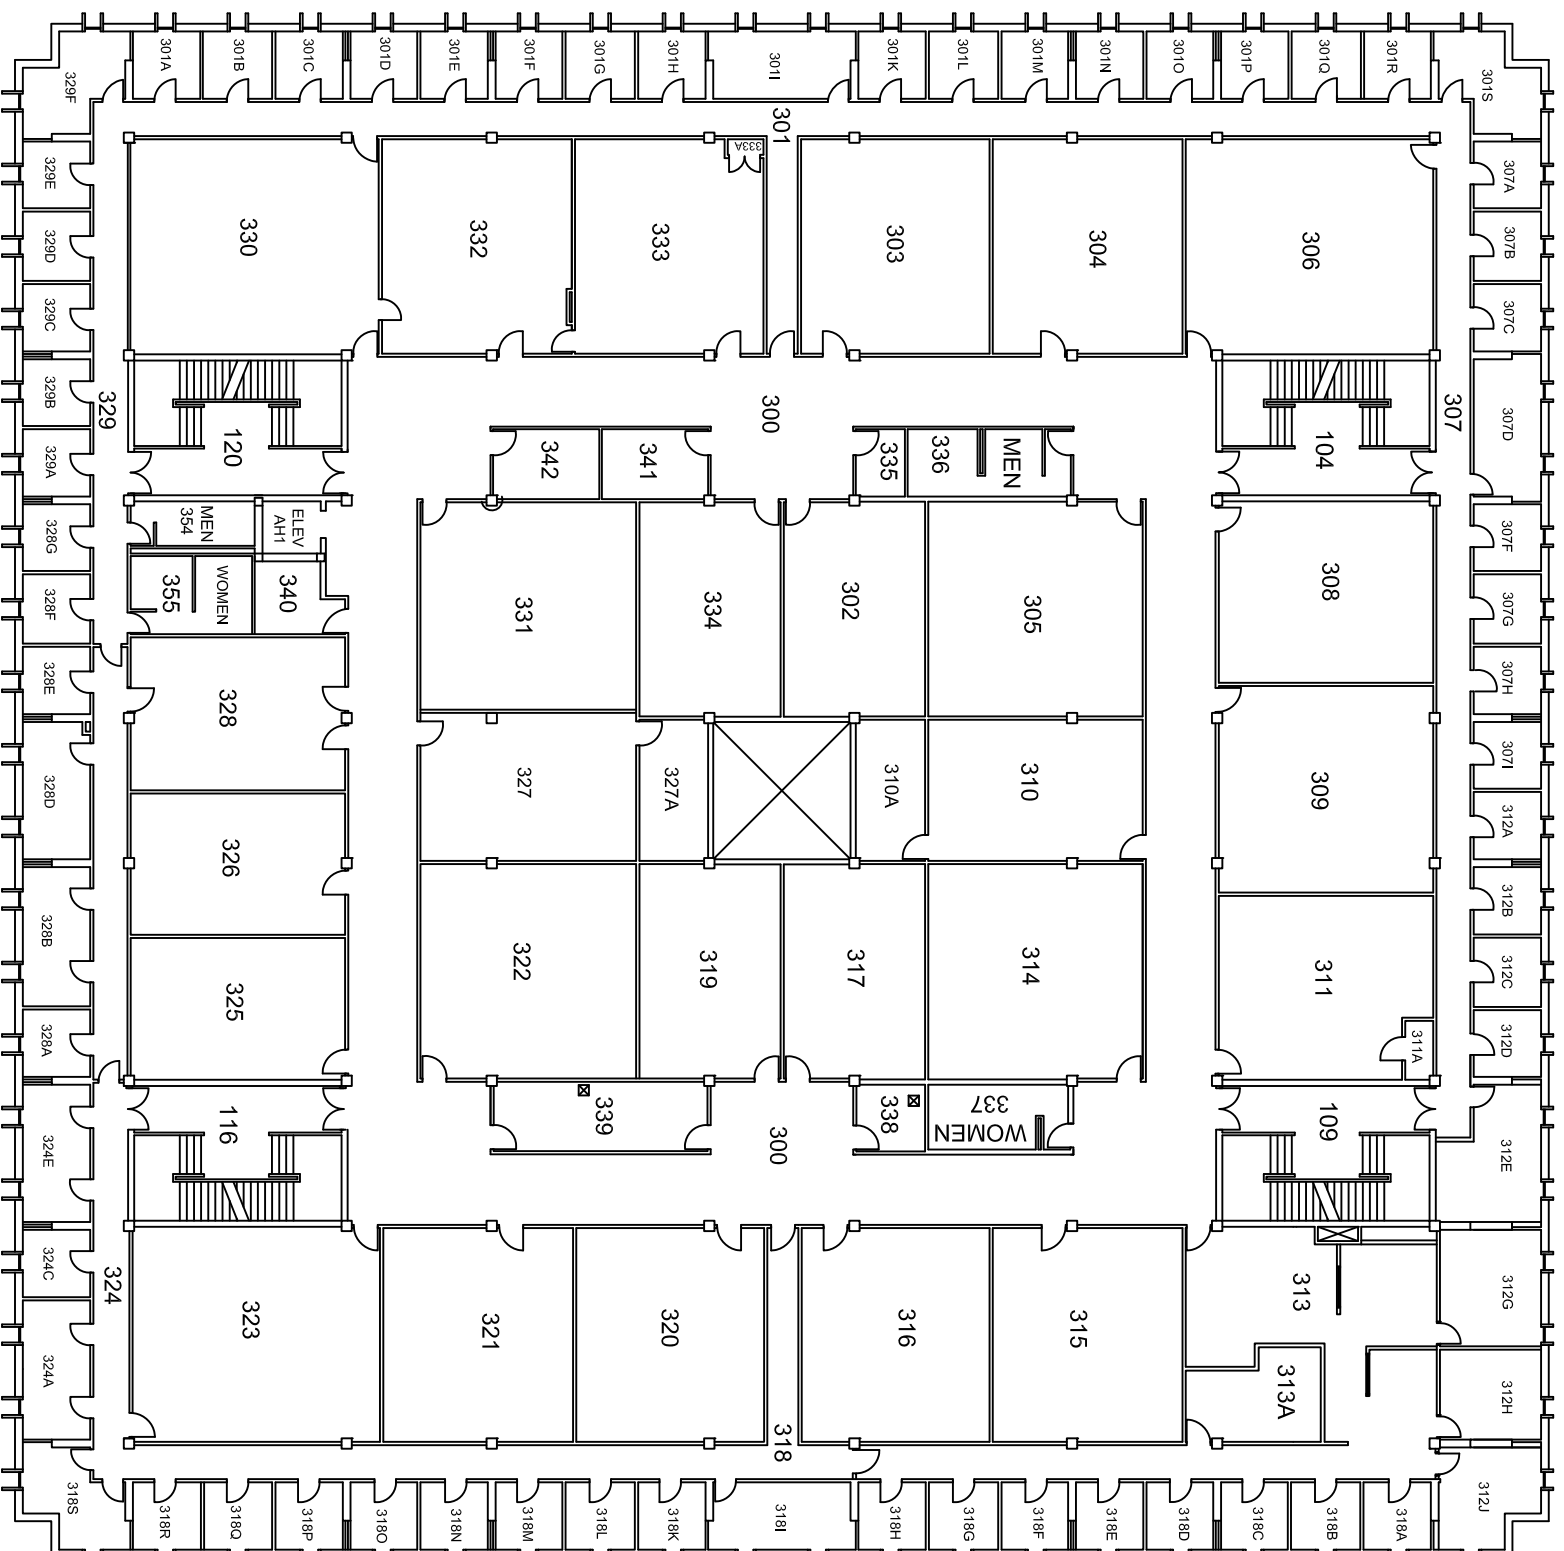

ARMSTRONG HALL THIRD FLOOR

MINNESOTA STATE UNIVERSITY,
MANKATO
FACILITIES MANAGEMENT

Armstrong Hall
Third Floor

Scale: 1"=25' Date: 10/01/2012
Drawn By: Roblin Gulise