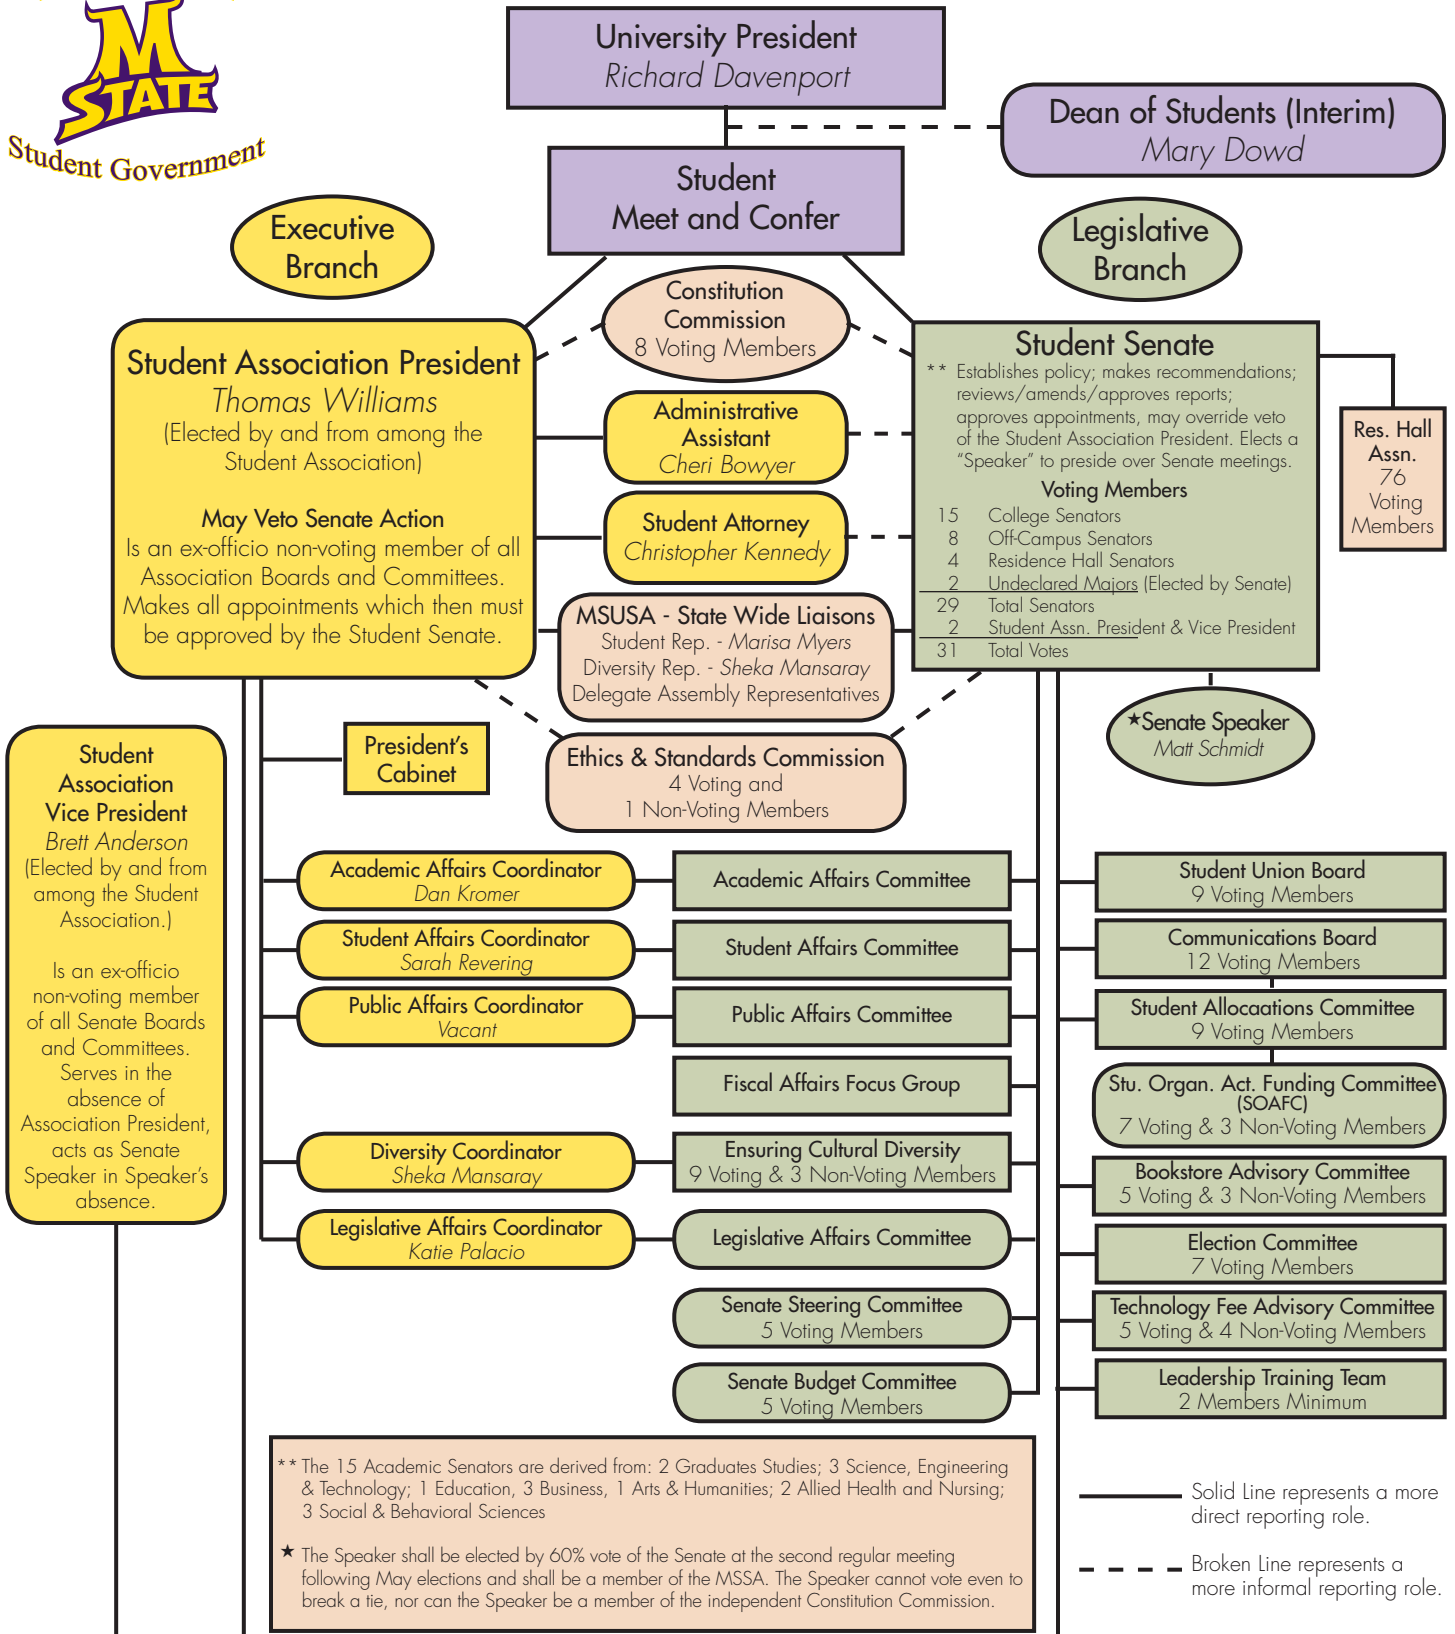

# Minnesota State Mankato Student Association

## 2010-11 Organizational Chart

Revised 01-11-11

**Minnesota State Student Association**  
(All Students enrolled at Minnesota State University, Mankato for credit or audit.)

We Need Your Involvement — Minnesota State Mankato is a \$140 million investment and students are the customers. Being part of the decision-making process is a great way to meet all kinds of good people and learn how to work better with others. Tell us what boards, commissions, and committees you might find interesting and we'll send you more information. Contact the Student Senate at 507-389-2611. Visit our Web site at [www.mnsu.edu/mssa/](http://www.mnsu.edu/mssa/) or stop by the office at 280 Centennial Student Union.