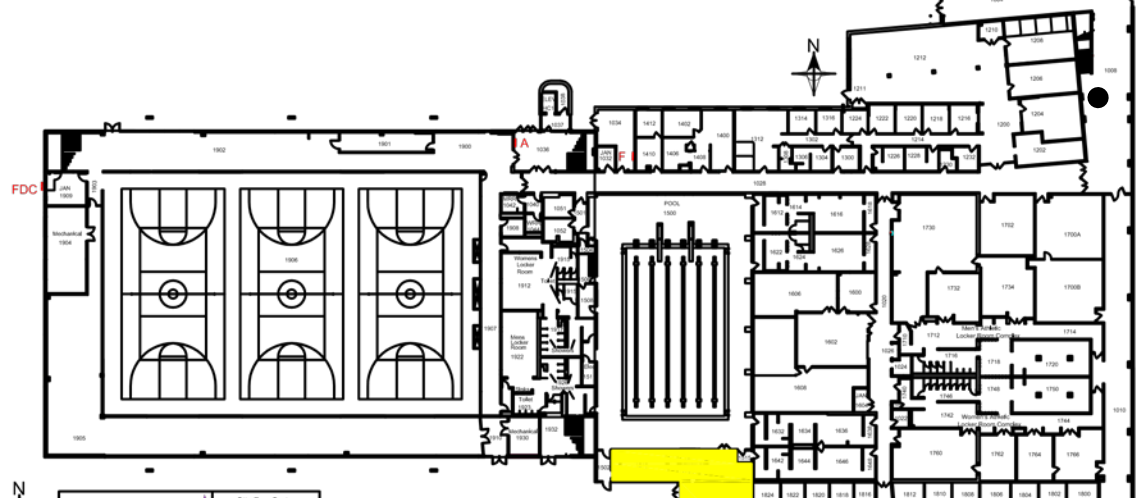

MINNESOTA STATE UNIVERSITY,
MANKATO
FACILITIES MANAGEMENT

A - Annunciator Panel
F - Fire Panel
FDC - Fire Dept. Connection

MINNESOTA STATE UNIVERSITY,
MANKATO
FACILITIES MANAGEMENT

MINNESOTA STATE UNIVERSITY,
MANKATO
FACILITIES MANAGEMENT

F. Highland
F. Myers

MINNESOTA STATE UNIVERSITY,
MANKATO
FACILITIES MANAGEMENT

Highland Complex
1st Floor
Scale: 1"=60' Date: 2/25/2008
Drawn By: Mike Lexvold