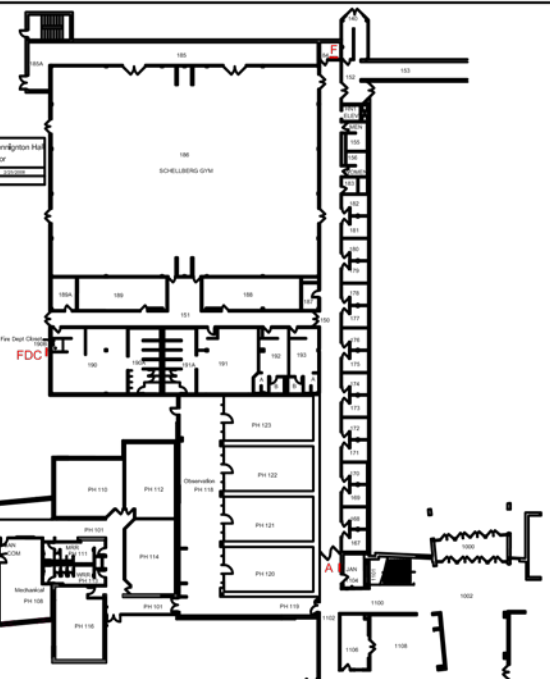

MINNESOTA STATE UNIVERSITY,
MANKATO
FACILITIES MANAGEMENT

A - Annunciator Panel
F - Fire Panel
FDC - Fire Dept. Connection

MINNESOTA STATE UNIVERSITY,
MANKATO
FACILITIES MANAGEMENT

MINNESOTA STATE UNIVERSITY,
MANKATO
FACILITIES MANAGEMENT

F. Highland
F. Myers

MINNESOTA STATE UNIVERSITY,
MANKATO
FACILITIES MANAGEMENT

Highland Complex
1st Floor
Scale: 1"=60' Date: 2/25/2008
Drawn By: Mike Lexvold