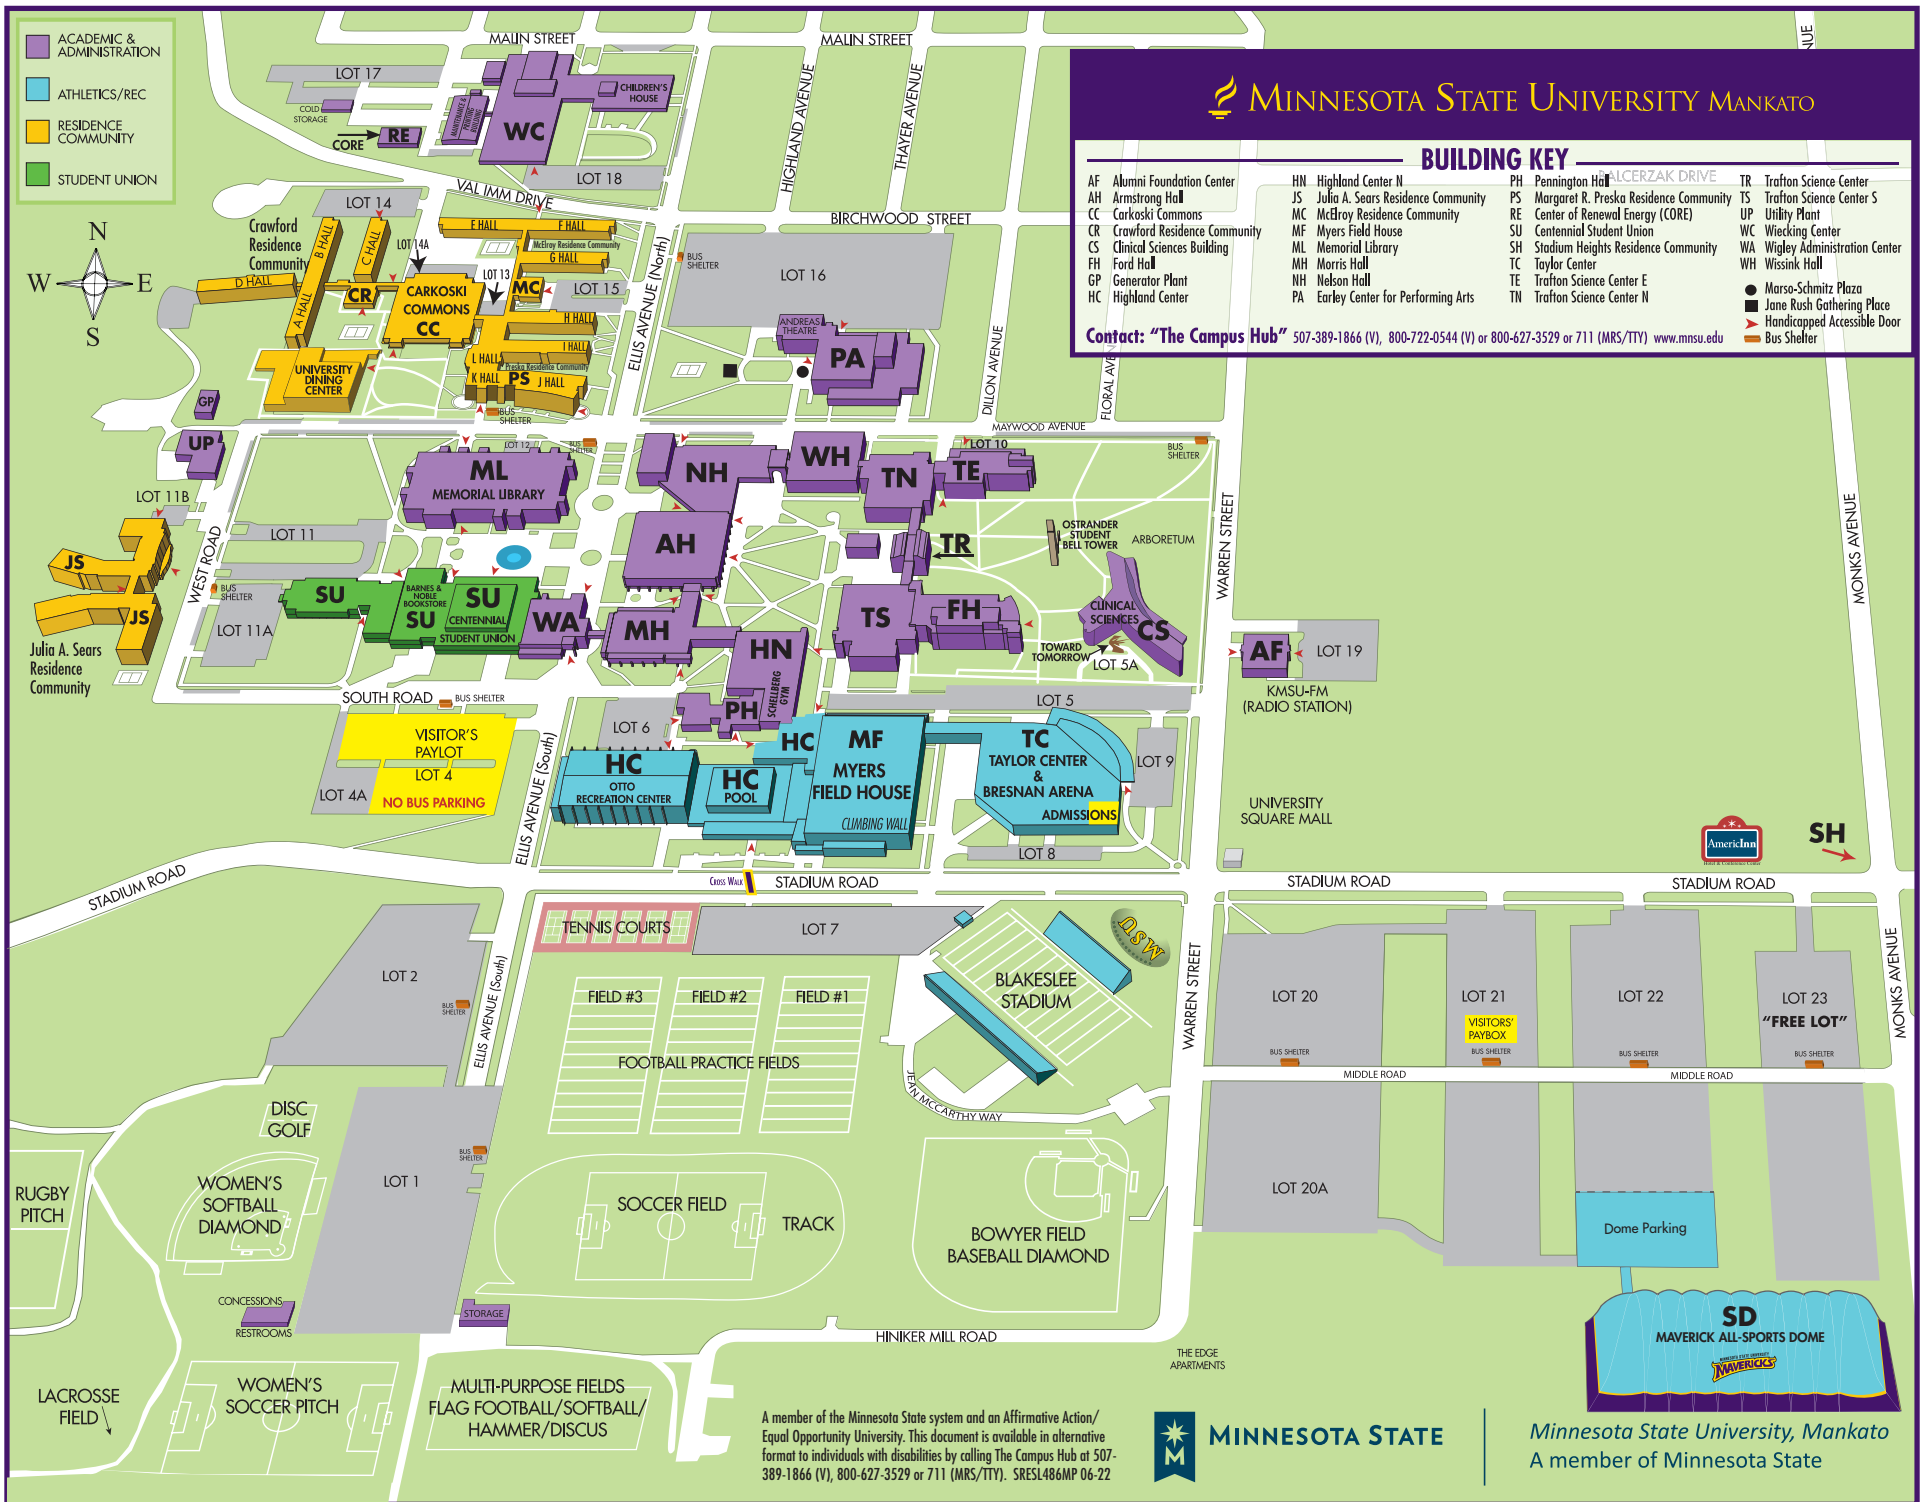

BUILDING KEY

AF	Alumni Foundation Center	HN	Highland Center N	PH	Pennington Hall	TR	Trafton Science Center
AH	Armstrong Hall	JS	Julia A. Sears Residence Community	PS	Margaret R. Preska Residence Community	TS	Trafton Science Center S
CC	Carkoski Commons	MC	McElroy Residence Community	RE	Center of Renewal Energy (CORE)	UP	Utility Plant
CR	Crawford Residence Community	MF	Myers Field House	SU	Centennial Student Union	WC	Wrecking Center
CS	Clinical Sciences Building	ML	Memorial Library	SH	Stadium Heights Residence Community	WA	Wiegley Administration Center
FH	Ford Hall	MH	Morris Hall	TC	Taylor Center	WH	Wissink Hall
GP	Generator Plant	NH	Nelson Hall	TE	Trafton Science Center E		
HC	Highland Center	PA	Earley Center for Performing Arts	TN	Trafton Science Center N		

Contact: "The Campus Hub" 507-389-1866 (V), 800-722-0544 (V) or 800-627-3529 or 711 (MRS/TTY) www.mnsu.edu

- Marso-Schmitz Plaza
- Jane Rush Gathering Place
- Handicapped Accessible Door
- Bus Shelter

Minnesota State University, Mankato
A member of Minnesota State